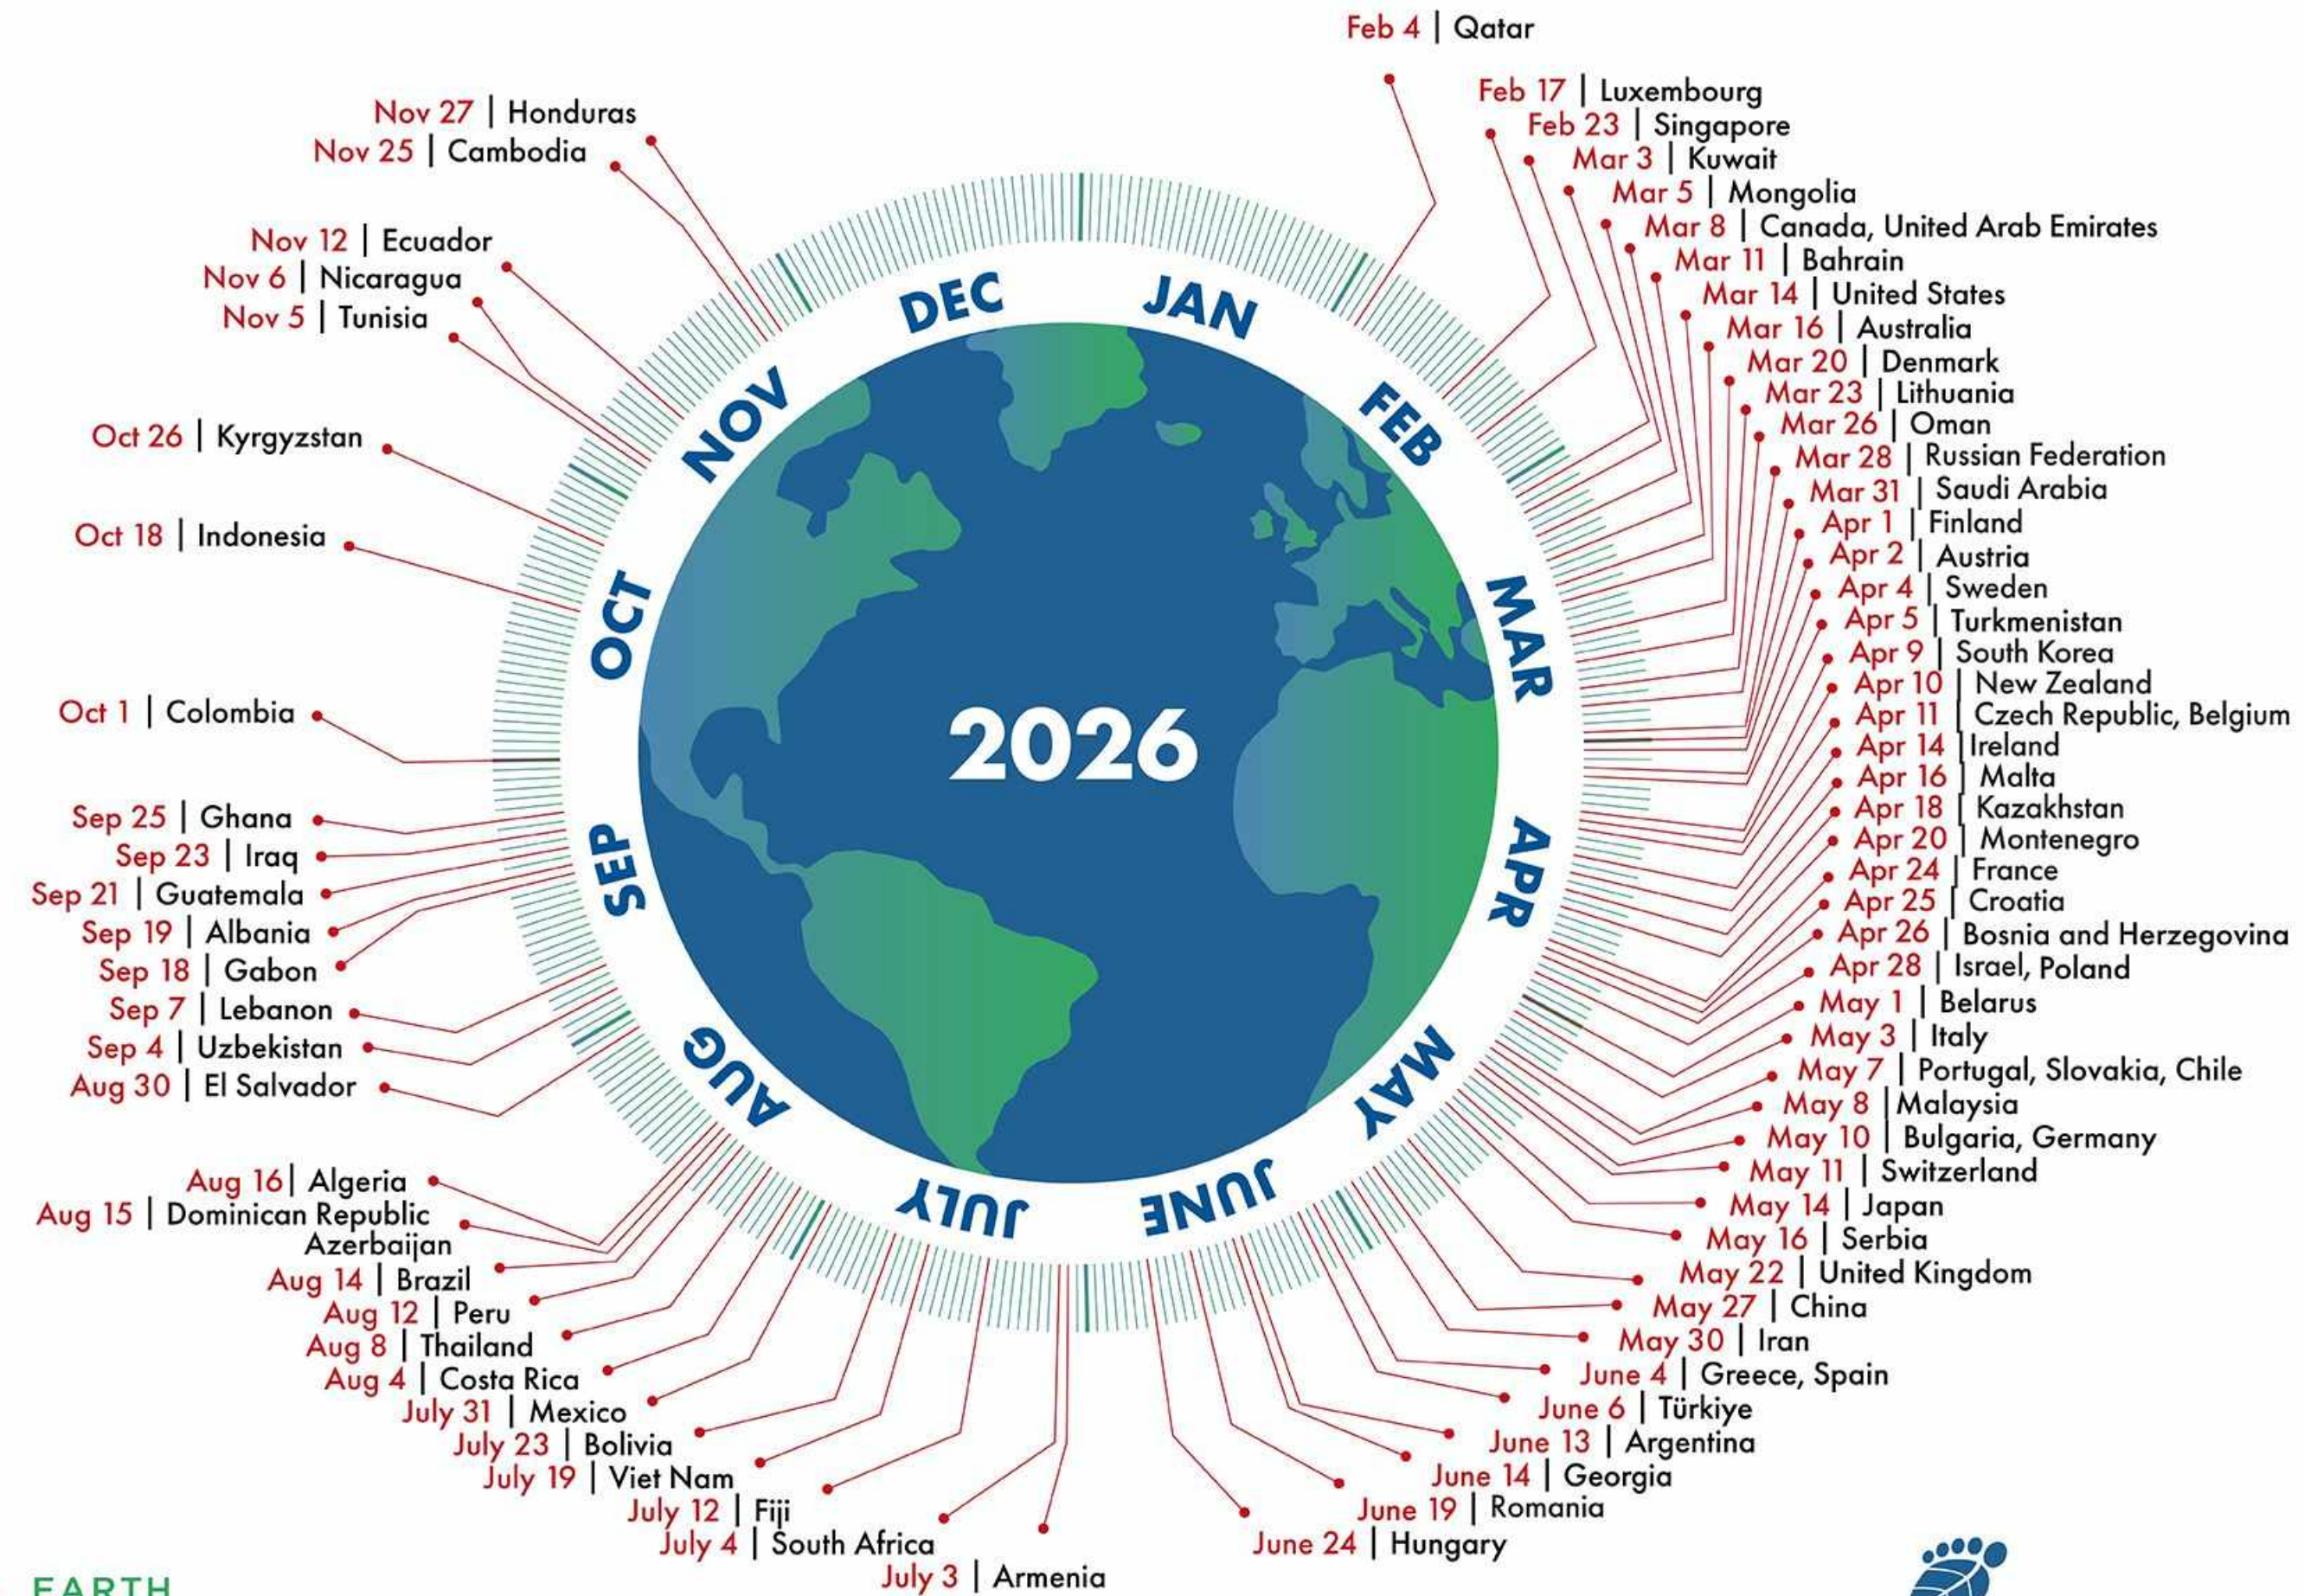

# Country Overshoot Days 2026

When Earth Overshoot Day would land if all the people around the world lived like...

For more information, visit:  
<https://overshootday.org/newsroom/country-overshoot-days>

Source: Country Overshoot Days 2026 are calculated using the National Footprint and Biocapacity Accounts' 2025 Edition (Lo et al. 2025), produced by York University for FoDaFo and Global Footprint Network, available at [data.footprintnetwork.org](http://data.footprintnetwork.org)