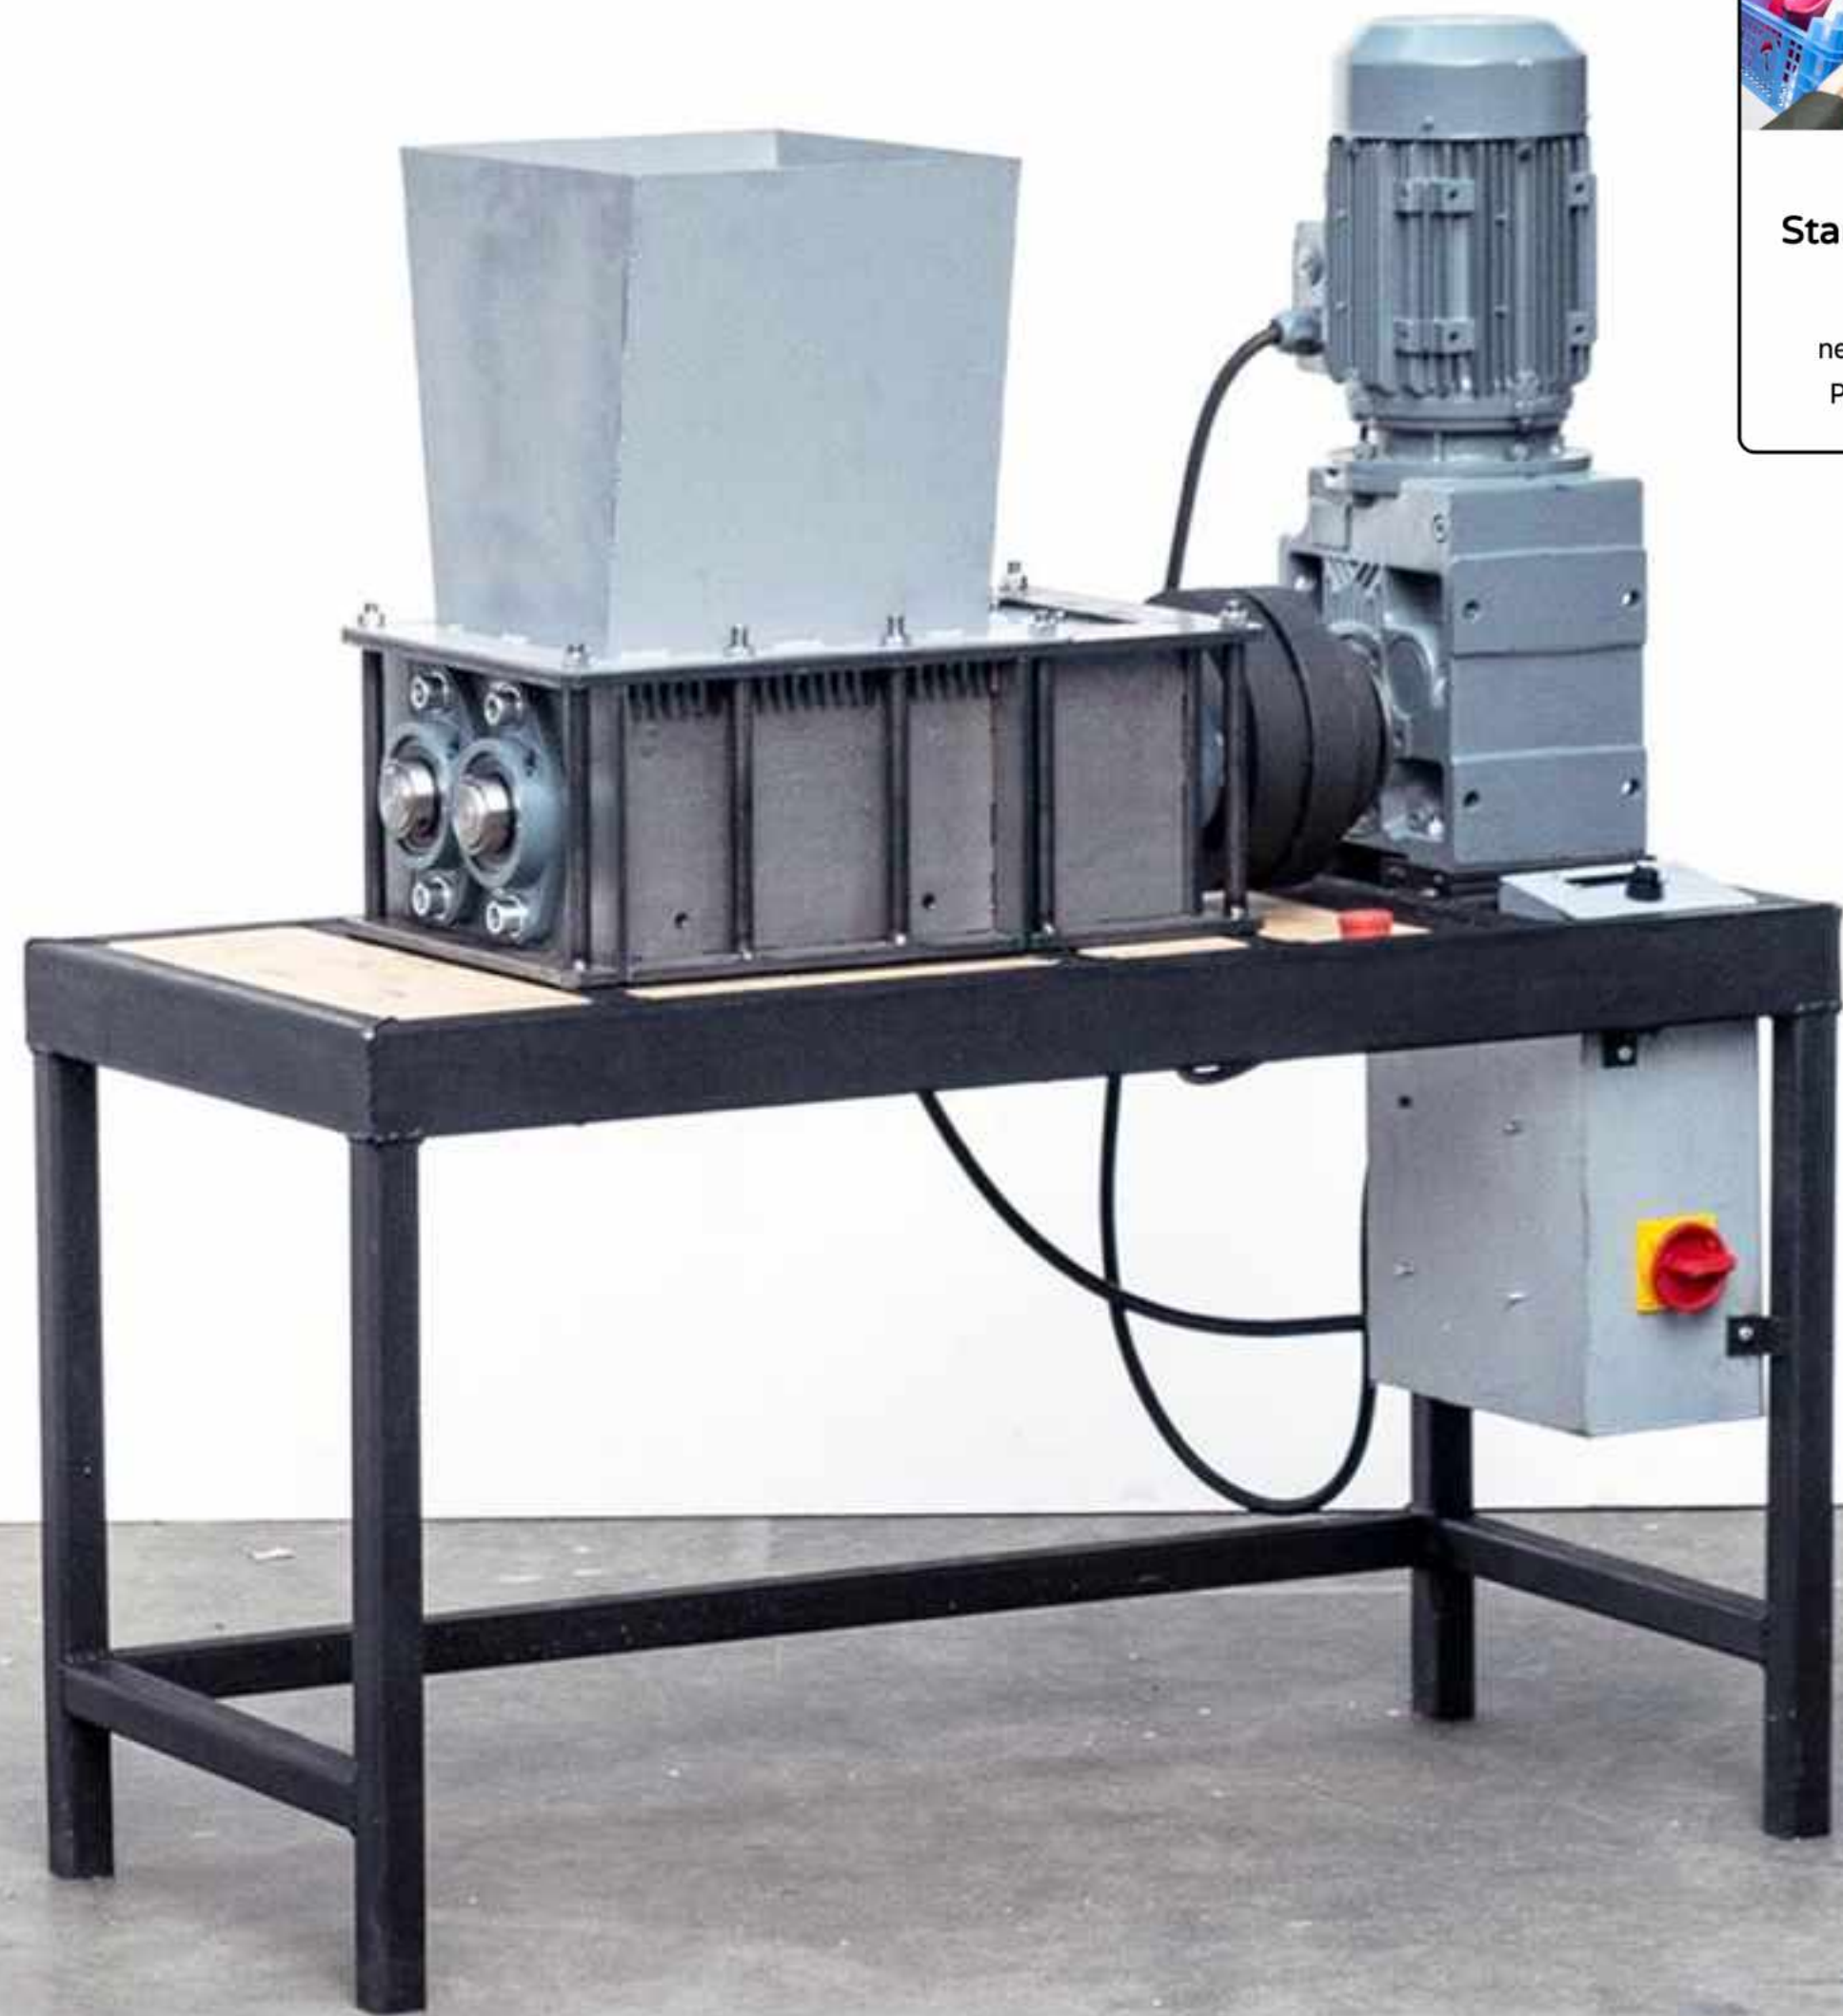

Start a Collection Point

Collect plastic in your neighbourhood and fuel the Precious Plastic Universe.

Start a Community Point

Connect and grow your local Precious Plastic network and community.

Start a Machine Shop

Produce and sell parts, machines and moulds for people in the recycling network.

Shredder Workspace

Shred plastic waste into flakes to be recycled.