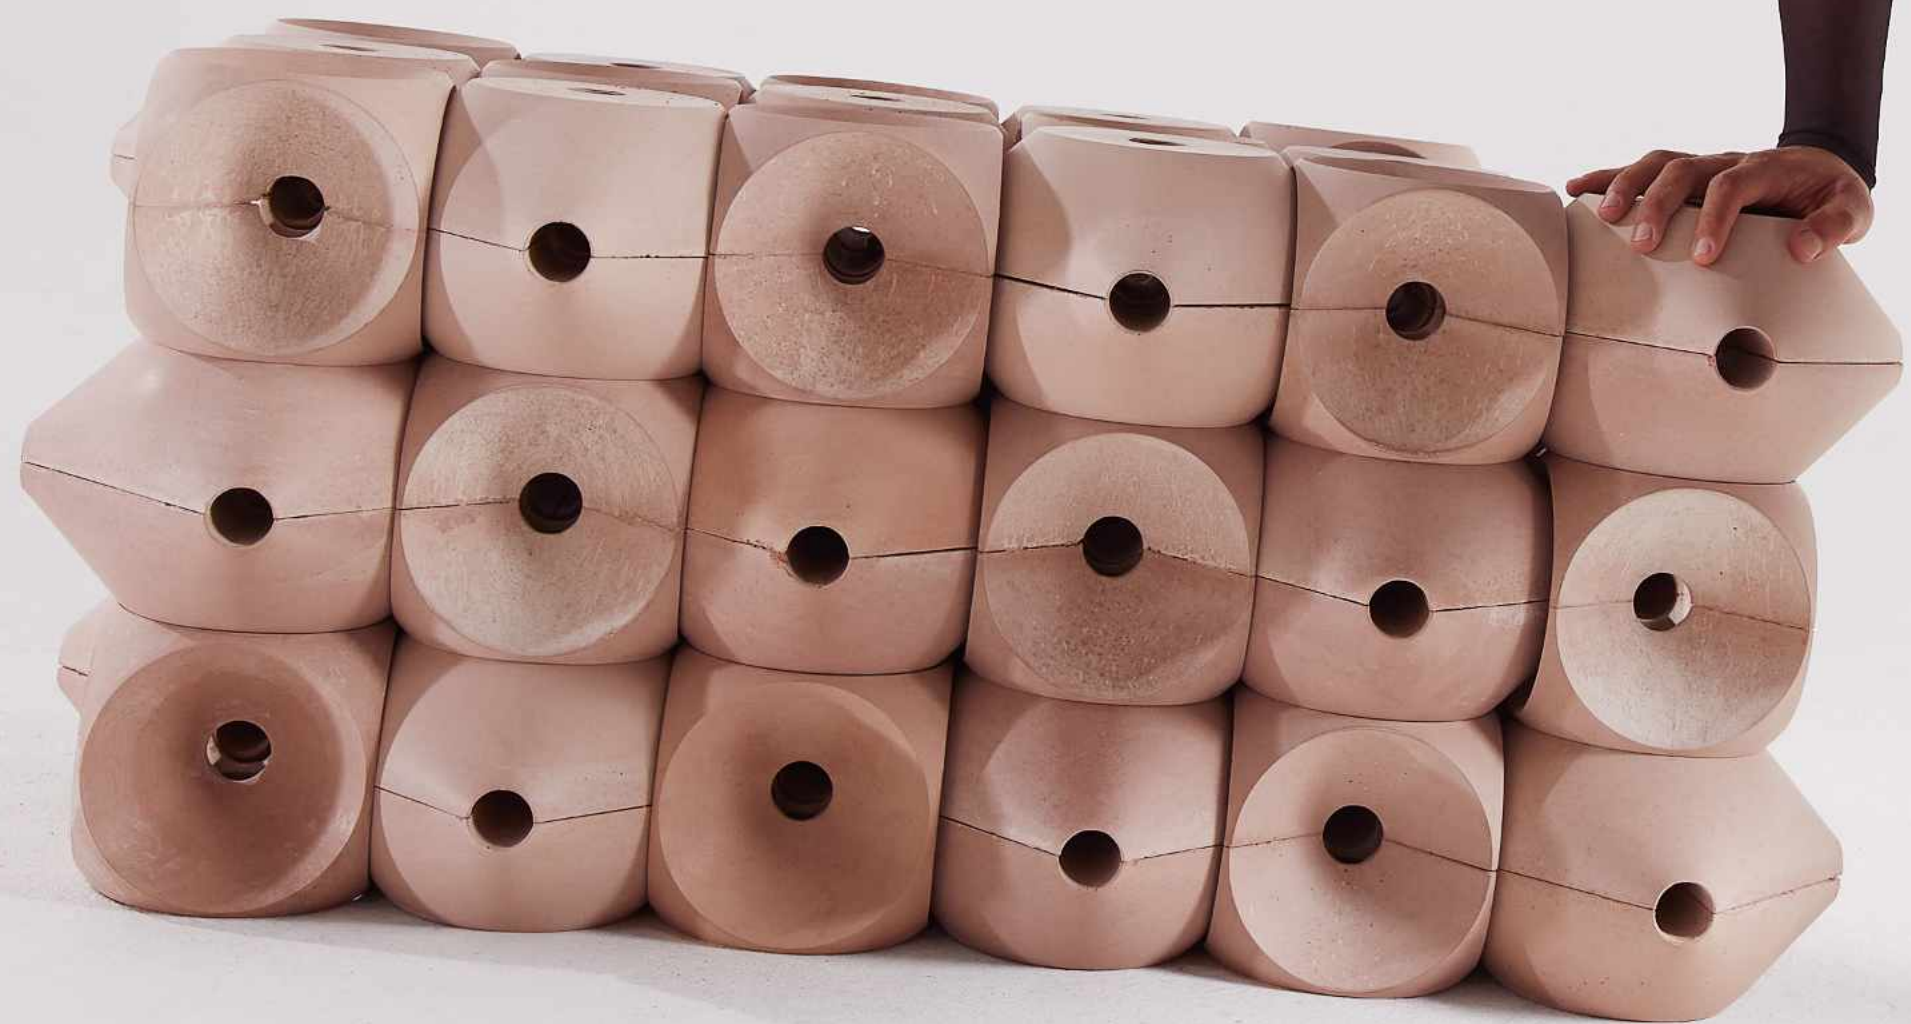

DIY pro dostupné bydlení?